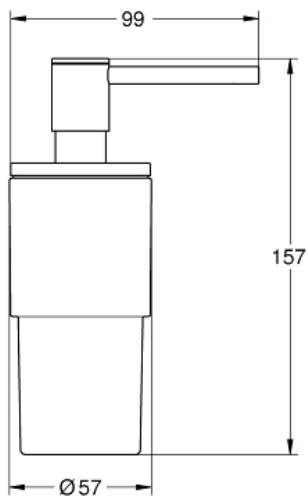

ATRIO
Soap Dispenser
MODEL # 40306EN3

*Pure Freude
an Wasser*

Product Description:

**ATRIO
Soap Dispenser**

Standard Specification:

- Material: Glass/Metal
- Fits in the following holder:
- Atrio (40 304 xx3)
- **GROHE StarLight** finish

Color:

- 40306EN3 Brushed Nickel